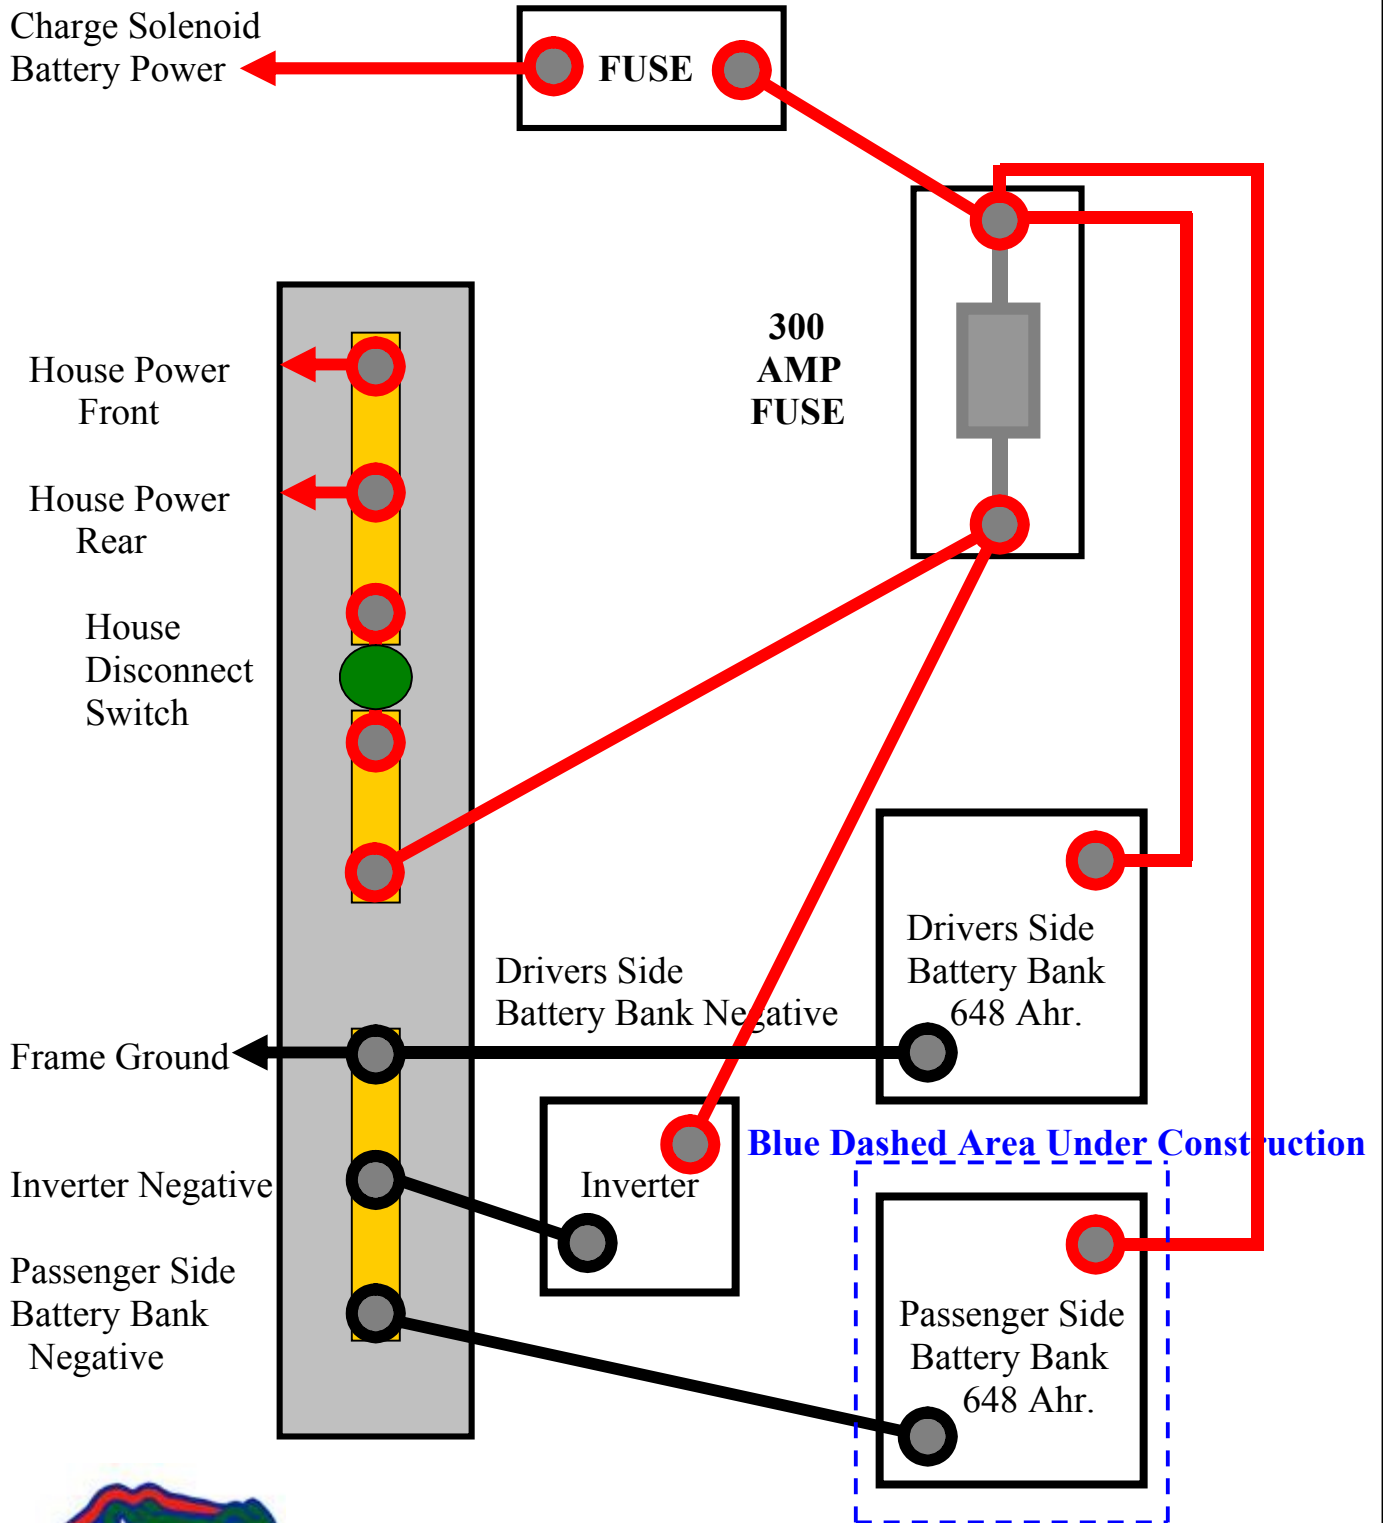

43QGP Allegro Bus Drivers Side Battery Connections

Crusingator

CRUSINGATOR'S 2010 ALLEGRO BUS